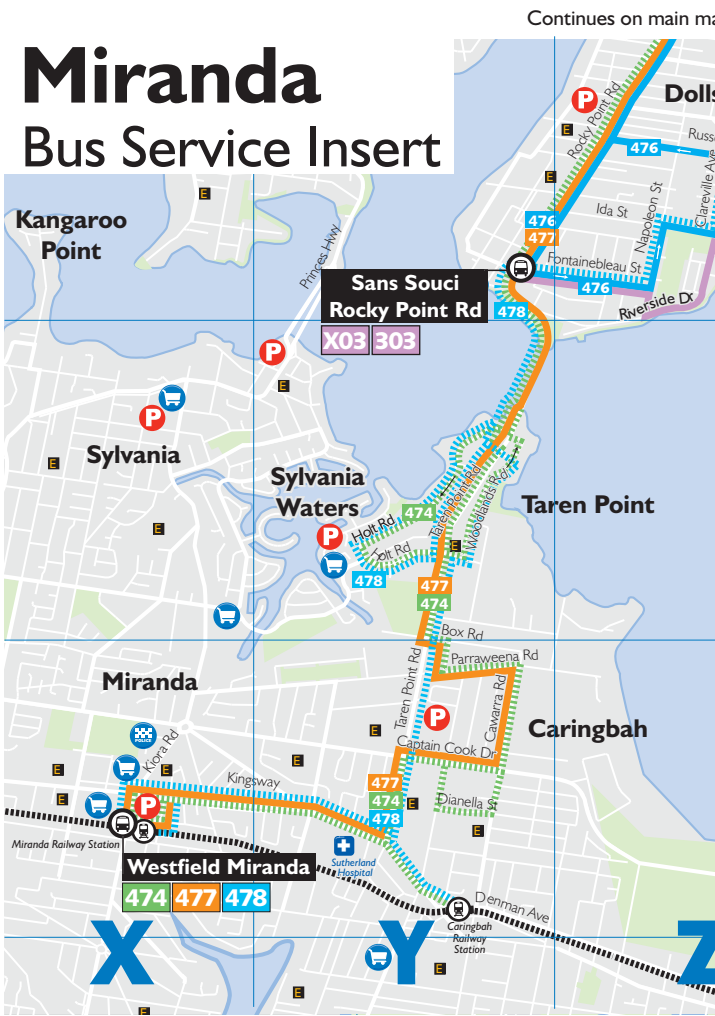

Sydney CBD Bus Service Insert

Southern Region Guide

Transport Infoline
131500
www.131500.com.au

- Legend**
- Police Station
 - Post Office
 - Hospital
 - Shopping Centres
 - Railway Station
 - LightRail Station
 - Educational Institutions
 - Sporting Facility
 - Local Icons
 - Bus Route
 - Bus Route Terminus