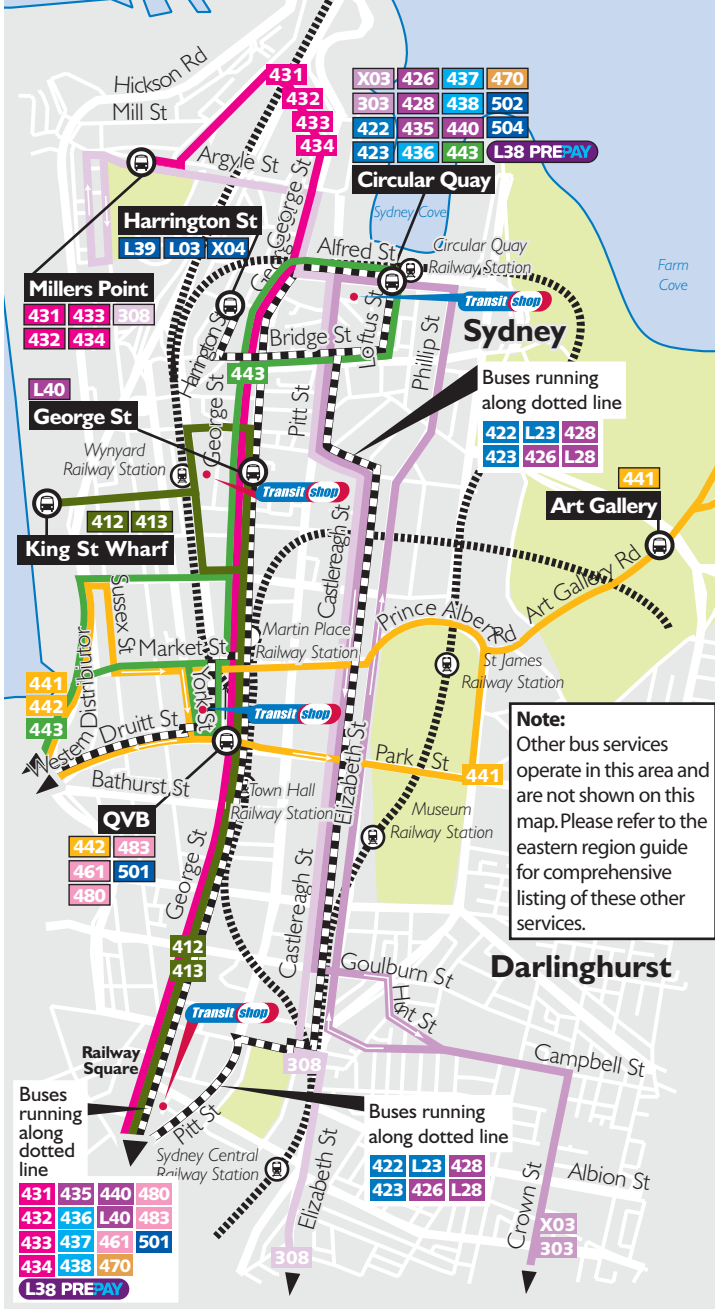

Sydney CBD Bus Service Insert

Southern Region Guide

Transport Infoline
131500
www.131500.com.au

- Legend**
- Police Station
 - Post Office
 - Hospital
 - Shopping Centres
 - Railway Station
 - LightRail Station
 - Educational Institutions
 - Sporting Facility
 - Local Icons
 - Bus Route
 - Bus Route Terminus