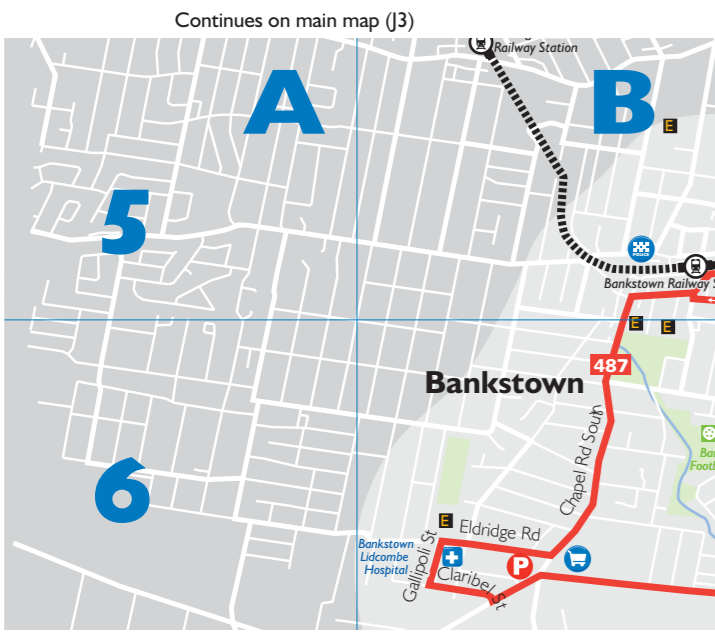

Sydney CBD Bus Service Insert

Southern Region Guide

Transport Infoline
131500
www.131500.com.au

- Legend**
- Police Station
 - Post Office
 - Hospital
 - Shopping Centres
 - Railway Station
 - LightRail Station
 - Educational Institutions
 - Sporting Facility
 - Local Icons
 - Bus Route
 - Bus Route Terminus

Continues on Miranda's Insert (far left)

Continues on Eastern Region Guide No. 4

Continues on Eastern Region Guide No. 4

Continues on Northern Region Guide No. 2

Continues on Western Region Guide No. 1

Continues on Western Region Guide No. 1