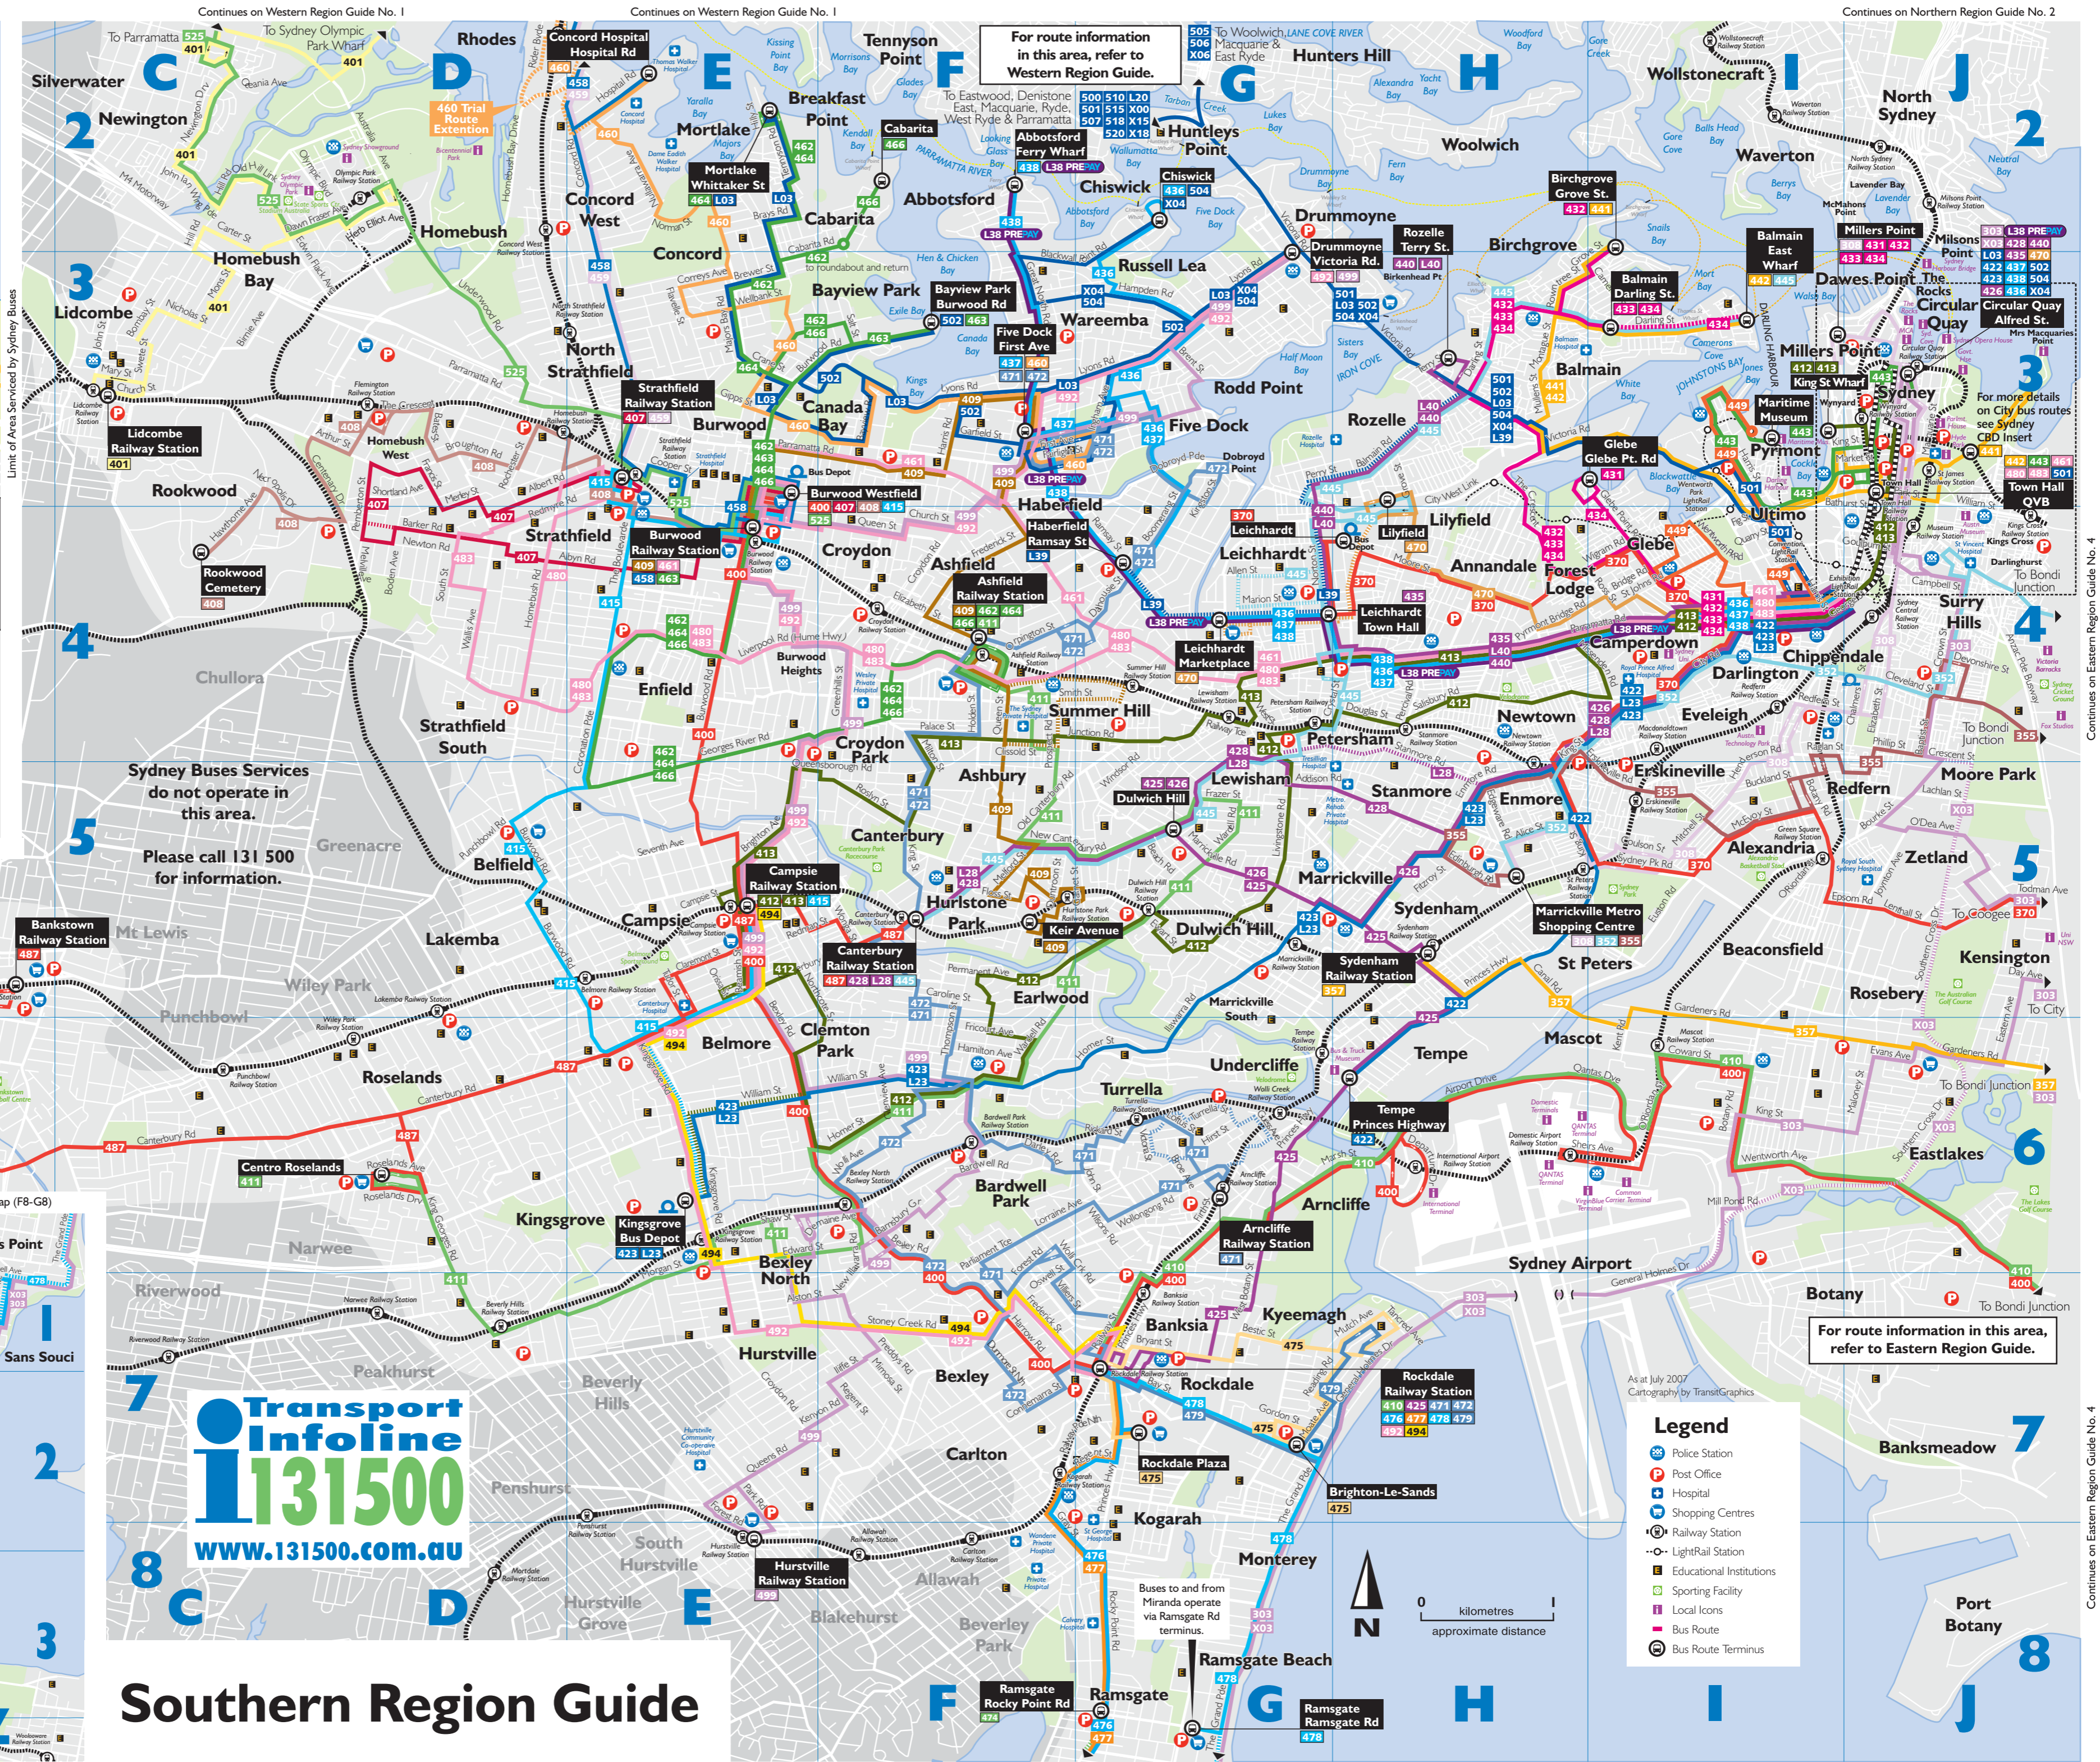

Sydney CBD Bus Service Insert

Southern Region Guide

Transport Infoline
131500
www.131500.com.au

- Legend**
- Police Station
 - Post Office
 - Hospital
 - Shopping Centres
 - Railway Station
 - LightRail Station
 - Educational Institutions
 - Sporting Facility
 - Local Icons
 - Bus Route
 - Bus Route Terminus

Continues on Miranda's Insert (far left)

Continues on Eastern Region Guide No. 4

Continues on Eastern Region Guide No. 4

Continues on Northern Region Guide No. 2

Continues on Western Region Guide No. 1

Continues on Western Region Guide No. 1