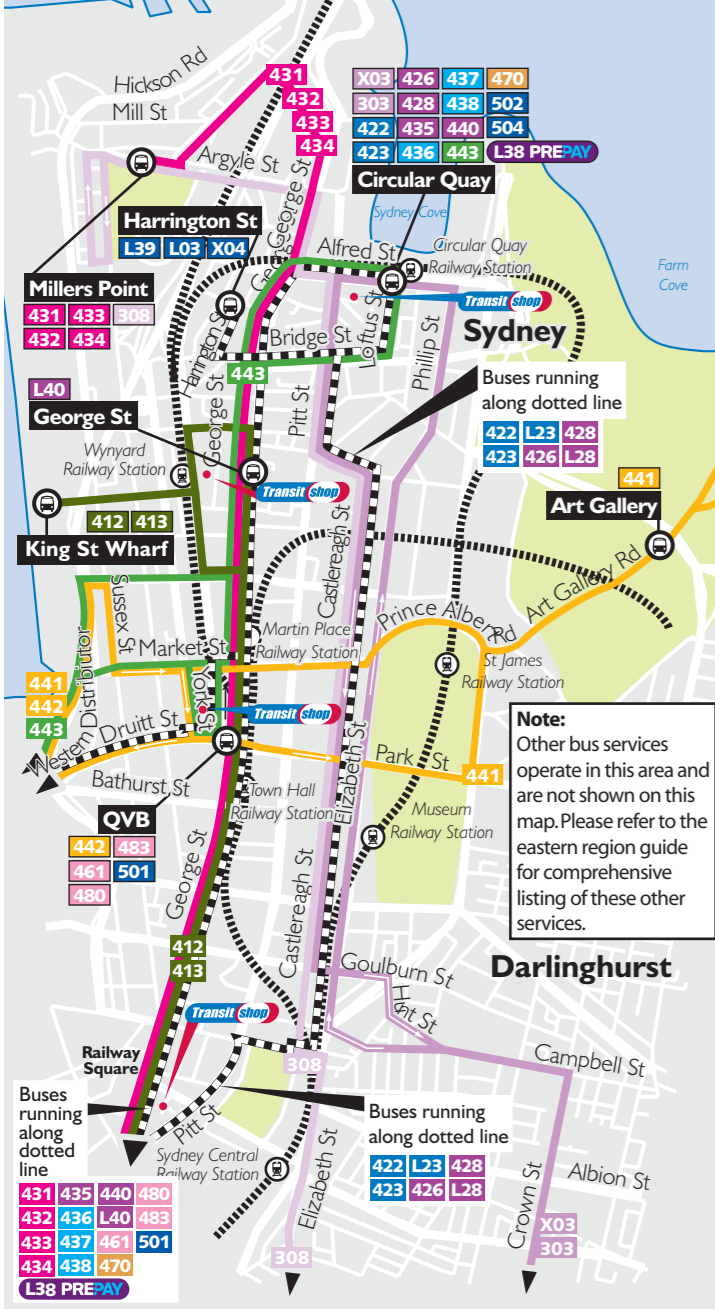

Sydney CBD Bus Service Insert

Southern Region Guide

Transport Infoline
131500
www.131500.com.au

- Legend**
- Police Station
 - Post Office
 - Hospital
 - Shopping Centres
 - Railway Station
 - LightRail Station
 - Educational Institutions
 - Sporting Facility
 - Local Icons
 - Bus Route
 - Bus Route Terminus

Continues on Miranda's Insert (far left)

Continues on Eastern Region Guide No. 4

Continues on Eastern Region Guide No. 4

Continues on Northern Region Guide No. 2

Continues on Western Region Guide No. 1

Continues on Western Region Guide No. 1