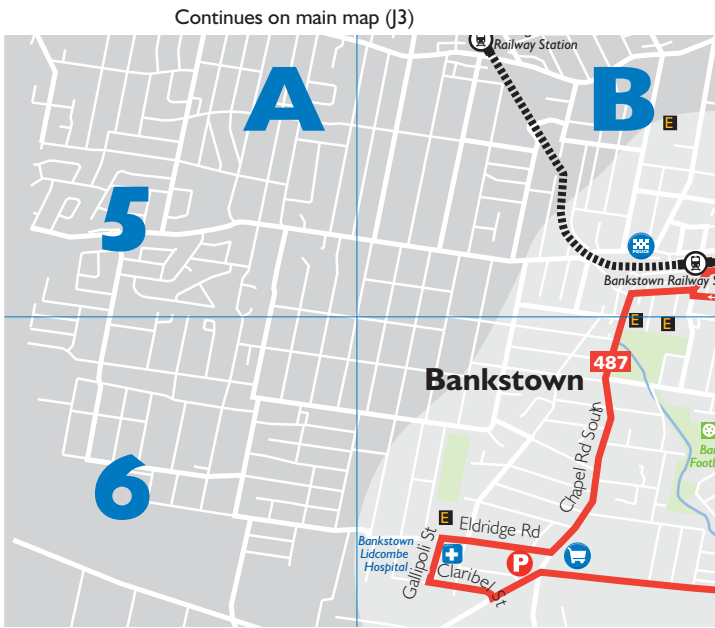

Sydney CBD Bus Service Insert

Southern Region Guide

Transport Infoline
131500
www.131500.com.au

- Legend**
- Police Station
 - Post Office
 - Hospital
 - Shopping Centres
 - Railway Station
 - LightRail Station
 - Educational Institutions
 - Sporting Facility
 - Local Icons
 - Bus Route
 - Bus Route Terminus