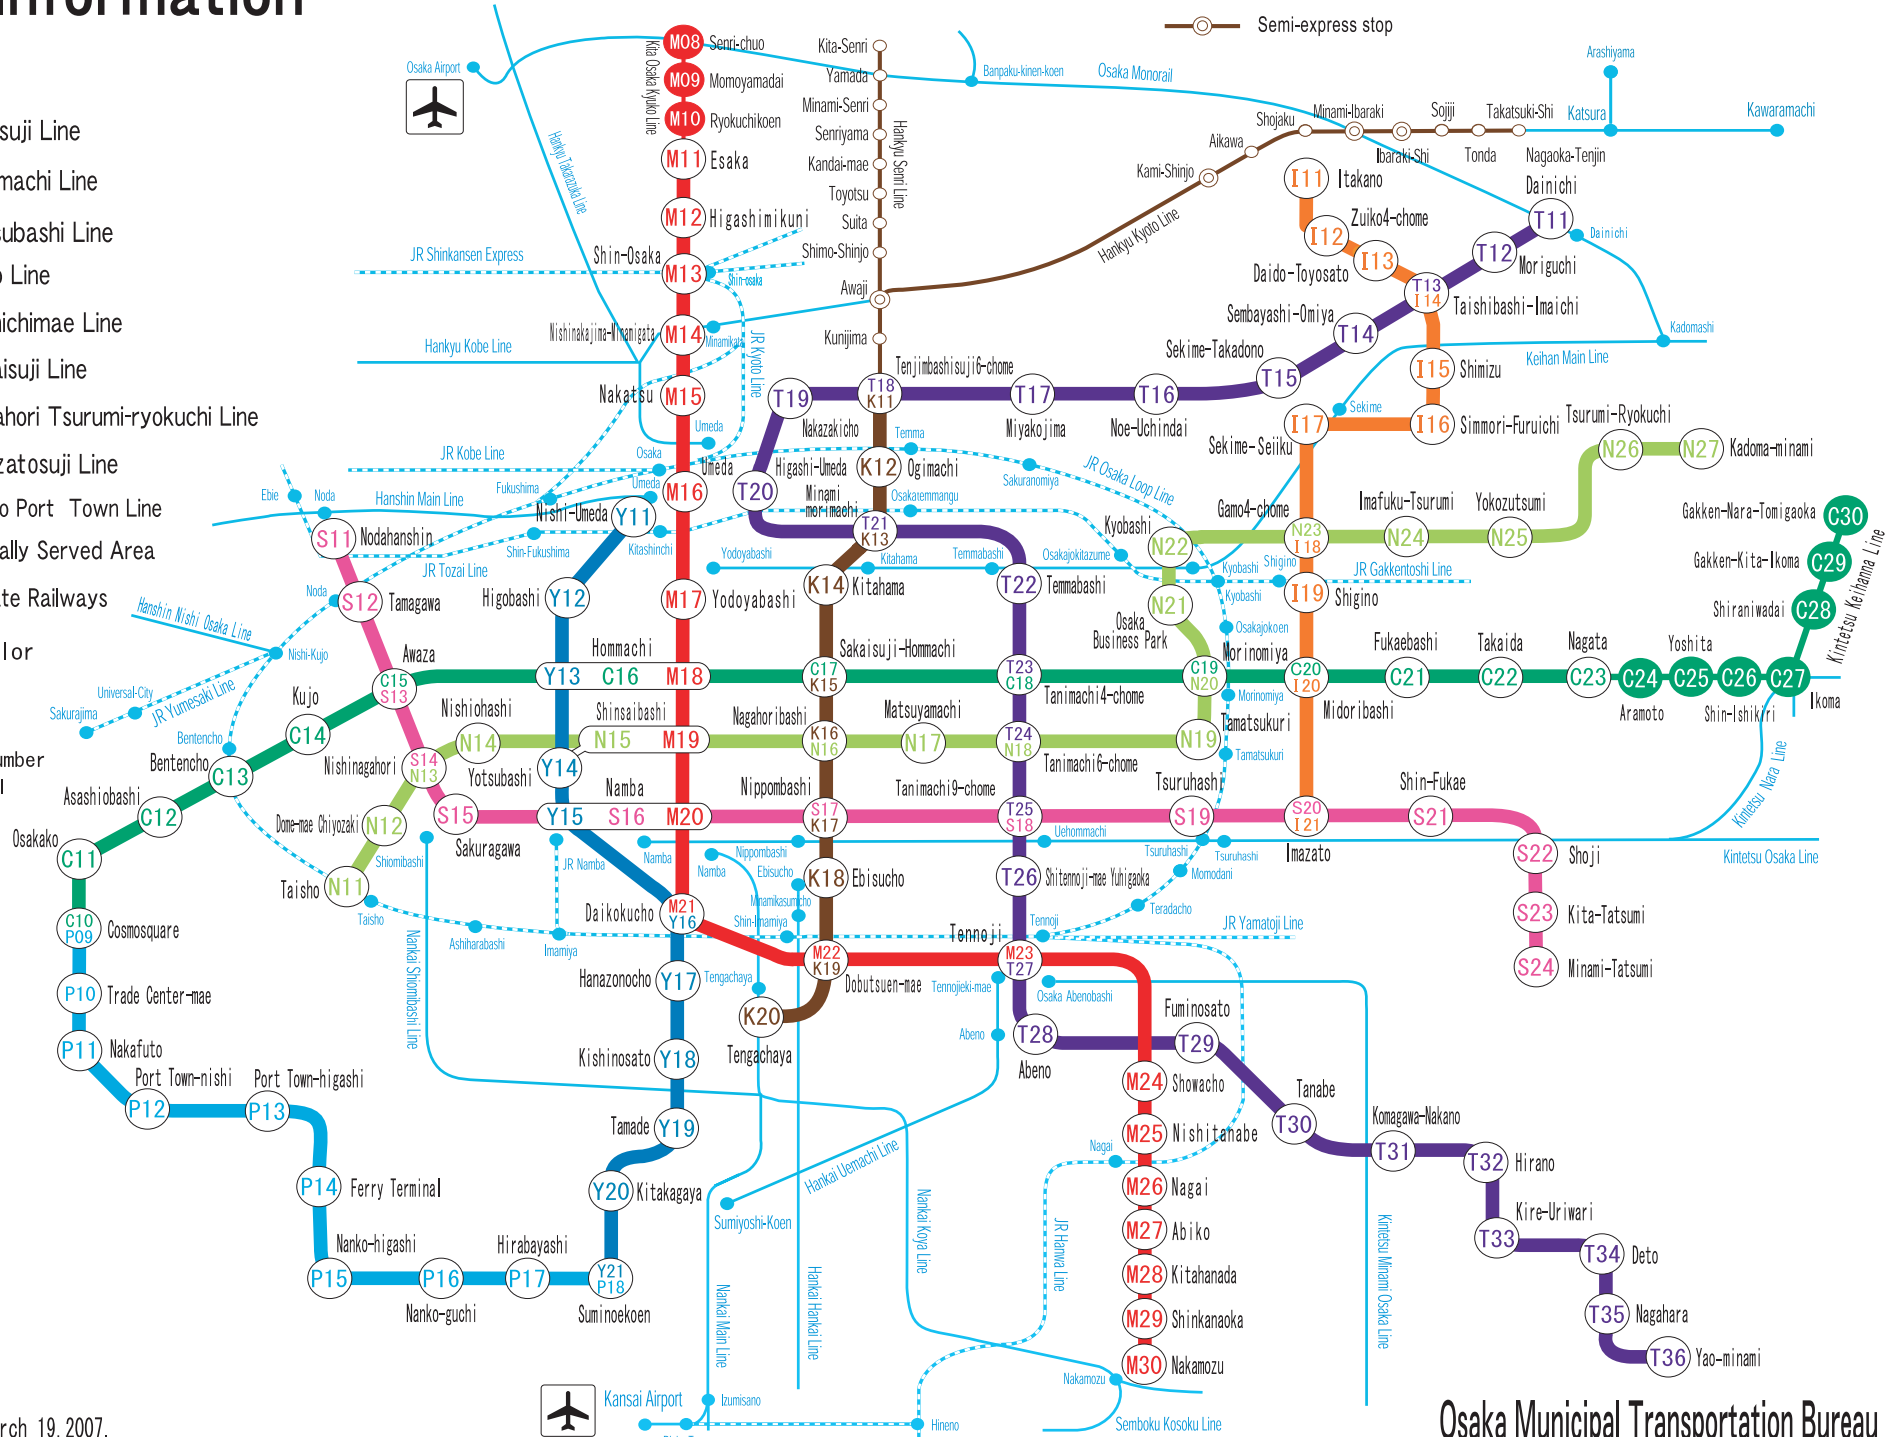

Subway Information

Legend

- **M** Midosuji Line
- **T** Tanimachi Line
- **Y** Yotsubashi Line
- **C** Chuo Line
- **S** Sennichimae Line
- **K** Sakaisuji Line
- **N** Nagahori Tsurumi-ryokuchi Line
- **I** Imazatosuji Line
- **P** Nanko Port Town Line
- — Mutually Served Area
- Private Railways

The data is as of march 19, 2007.

Osaka Municipal Transportation Bureau