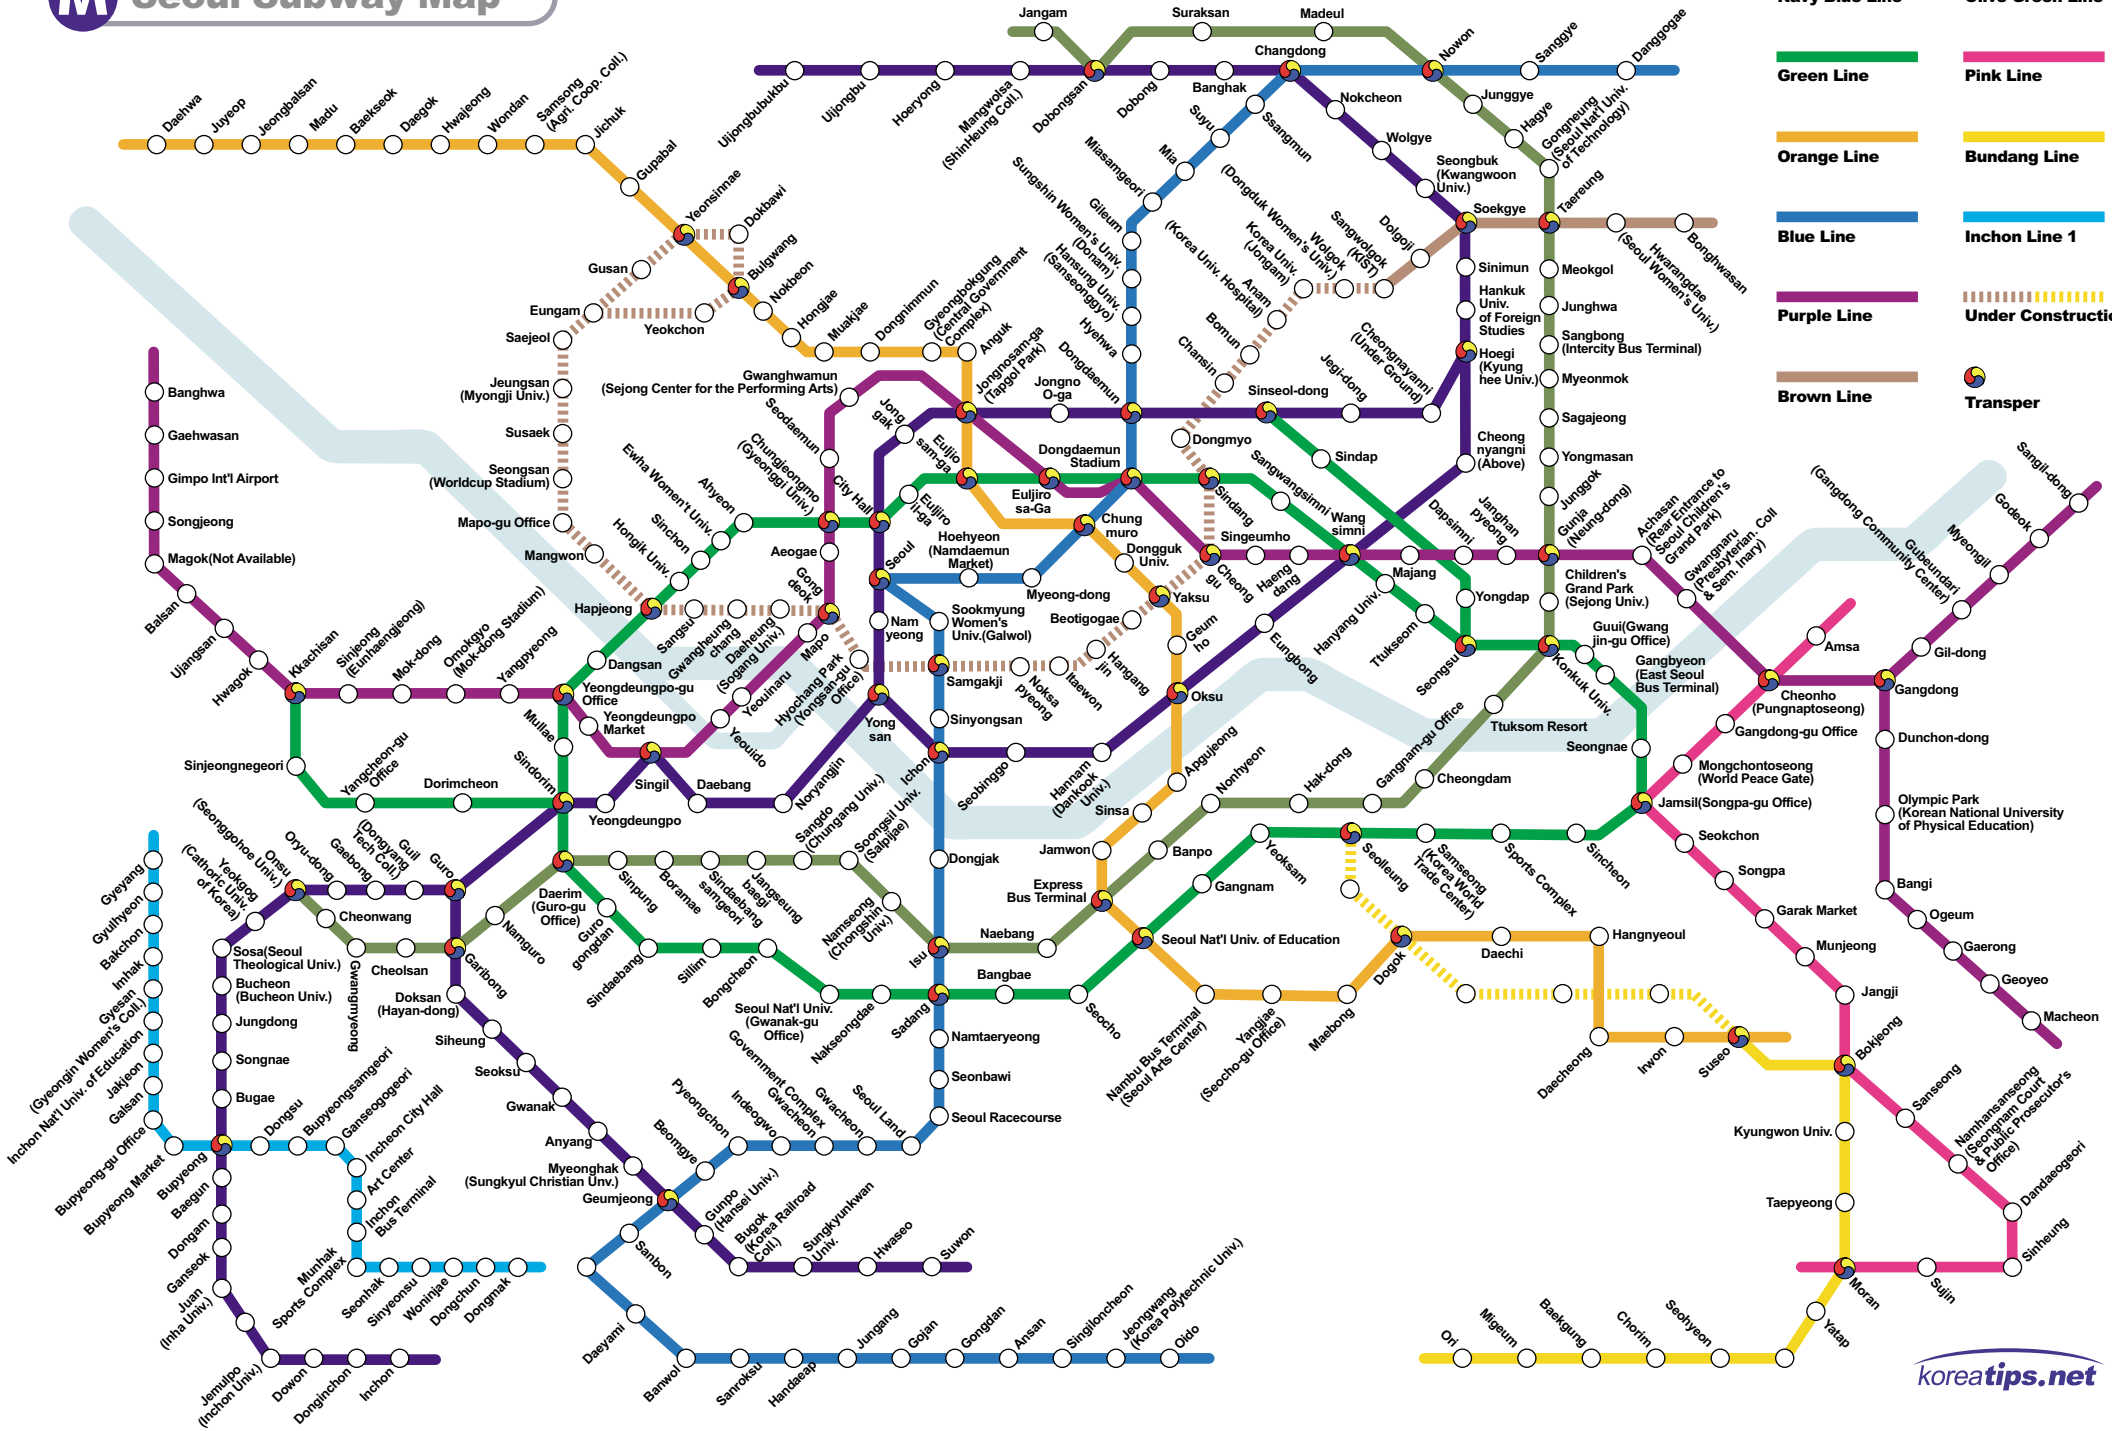

M Seoul Subway Map

Navy Blue Line	Olive Green Line
Green Line	Pink Line
Orange Line	Bundang Line
Blue Line	Inchon Line 1
Purple Line	Under Construction
Brown Line	Transfer