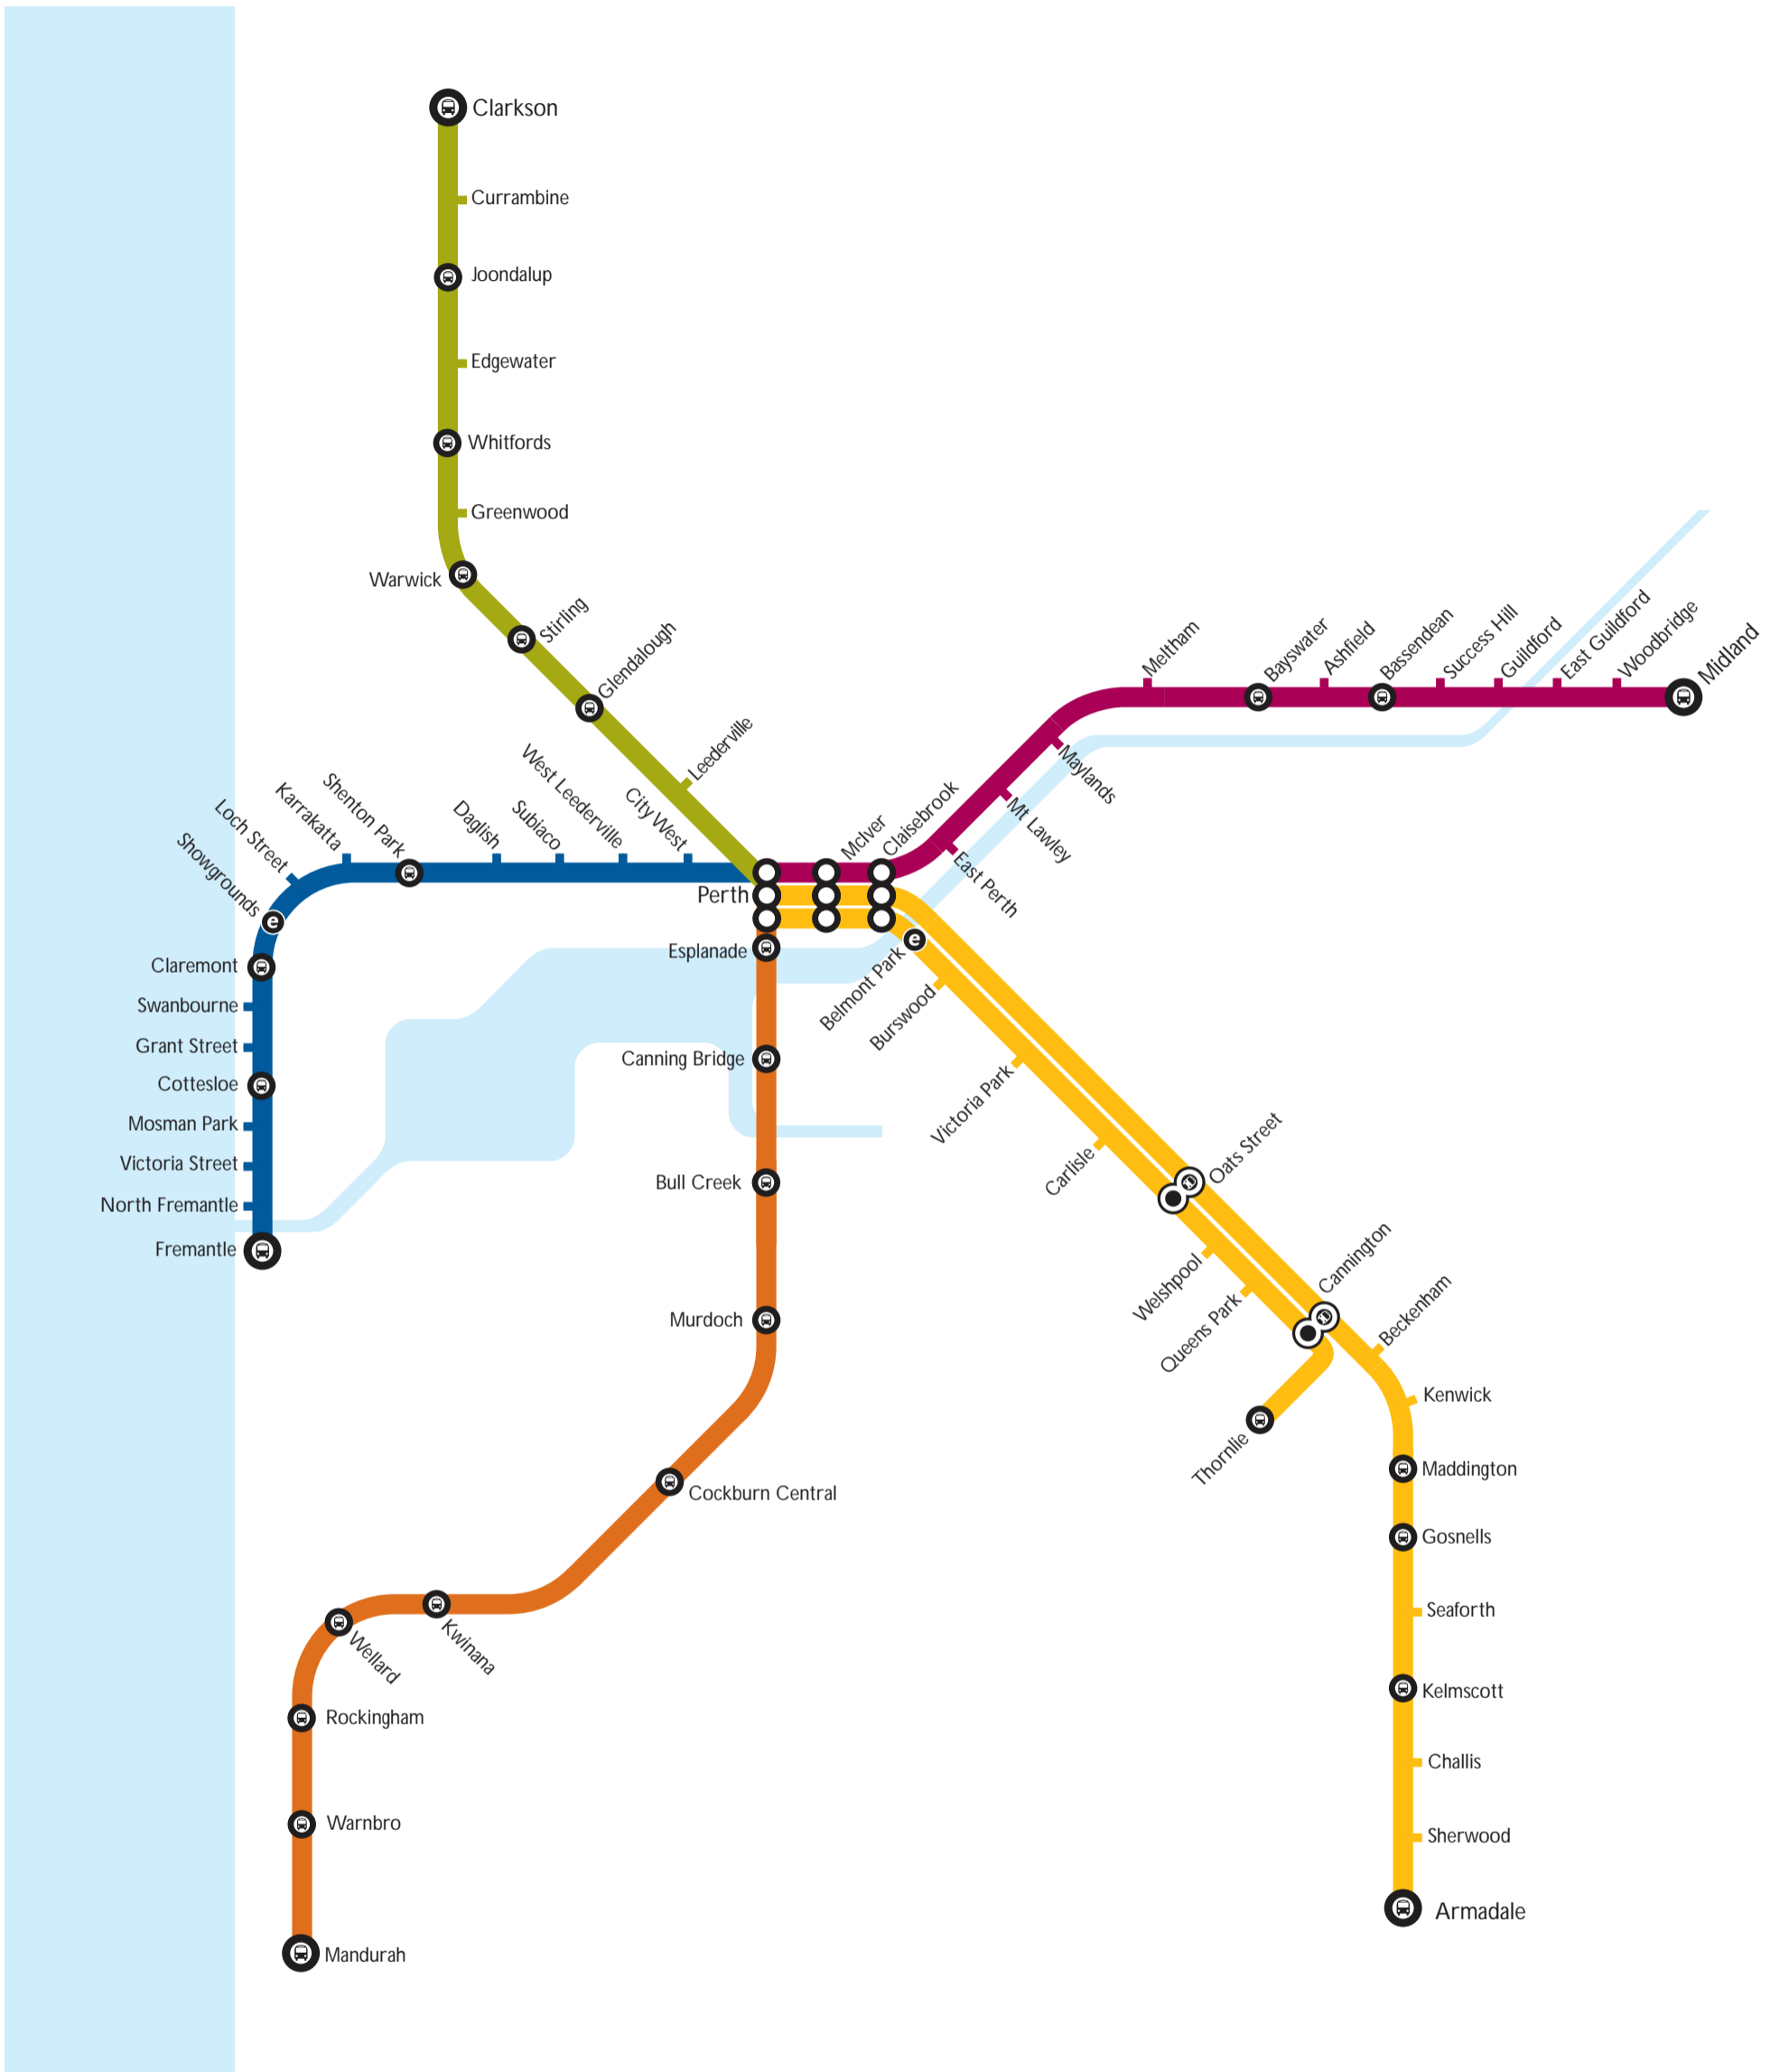

Transperth - Train System

Legend

 Armadale/Thornlie Line	 Joondalup Line	 Mandurah Line
 Fremantle Line	 Midland Line	 Train Station
 Train transfer	 Bus transfer	 Bus and train transfer
 Special event station		